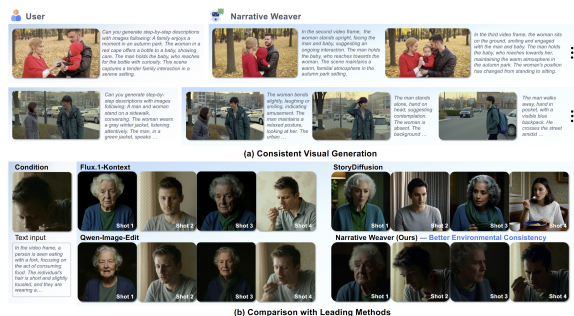

Learnable Queries

Memory Bank

Narrative Weaver

Narrative Weaver IP-Adapter, StoryDiffusion, Flux.1-kontext

GPT-4o ITCRGC

User

Design a video sequence for this product image that enhances its appeal for its marketing context.

Narrative Weaver

This woman is sitting on a park bench under a large tree, looking thoughtful.

This woman is strolling along a charming village street, looking at a shop window.

This woman is standing by a riverside promenade, leaning against a railing and smiling.