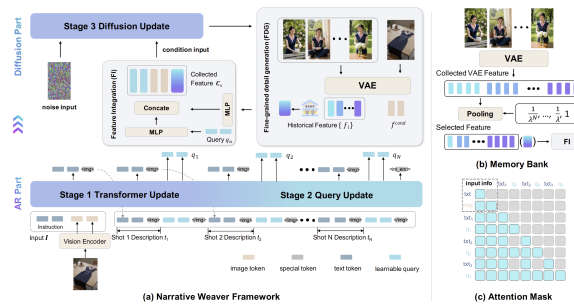

MILabCVPR-26

MILab+" Narrative Weaver "Enhancing Image Restoration Transformer via Adaptive Translation Equivariance" CVPR 2026

SoraVeo Midjourney ⁴³³

Narrative Weaver AR+ Diffusion

MLLM ⁴³³ MLLM Storyboard

Learnable Queries

Memory Bank

Narrative Weaver

Narrative Weaver IP-Adapter, StoryDiffusion, Flux.1-kontext

GPT-4o ITCRGC

User

Design a video sequence for this product image that enhances its appeal for its marketing context.

The second clip continues to focus on the eye, emphasizing the iris and eyelashes. The close-up view highlights the intricate patterns and color variations of the iris, maintaining detailed observation of the eye's texture.